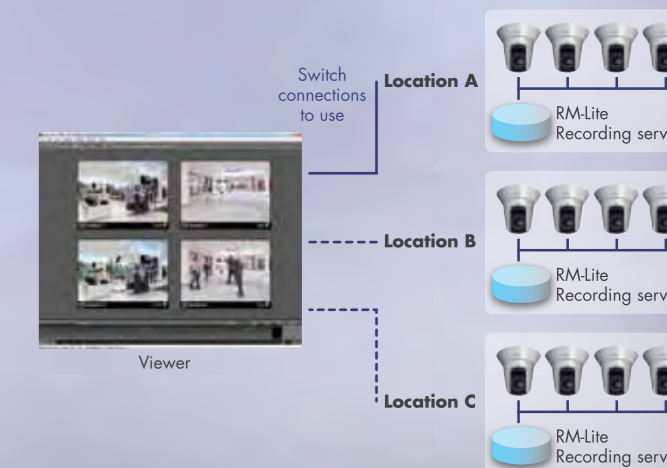

Notes: *1 This is a genuine Canon option. *2 VB-H710F supports only power zoom and power focus control. *3 Profile S, the new version as of May 2012, is supported. *4 Minimum subject illumination with 1/30 shutter speed and without Smart Shade Control.