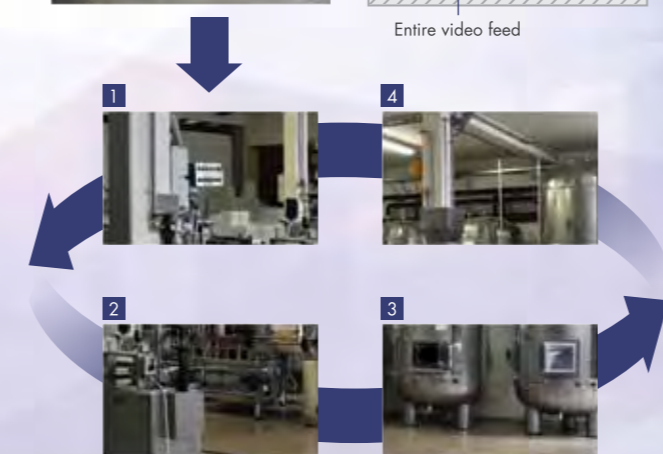

VB-H41 is also equipped with a wide end lens, allowing a horizontal angle view of 60.4°. Up to 20 preset positions can be set in the VB-H41 using PTZ and Preset Tour functions. With a panning range of ±170°, the VB-H41 can be controlled via a PC. Alternatively, it can be programmed to move from one preset position to the next at regular intervals so as to monitor a wide area.

ENHANCED TRANSMISSION PERFORMANCE

HIGH-CAPACITY, HIGH-SPEED VIDEO TRANSMISSION

With the DIGIC Net II Imaging Processor, high-quality video feeds can be transmitted without losing frames, due to its accelerated transmission performance that is 2.5 times better than conventional cameras.*1 The multi-codec function transmits JPEG and H.264*2 data at the same time, therefore allowing simultaneous support of differing requirement of applications such as live monitoring and video recording.

Note: *1 When an MPEG is transmitted in a single stream. However, the frame rate is subject to degrade depending on your PC performance, the number of connected cameras, the number of transmissions, and network status.

*2 To display H.264 video feeds, use the software provided with the camera. This video feed cannot be displayed with the Administrator Viewer or the VB Viewer. H.264 video cannot be transmitted simultaneously in multiple streams.

SMART PRIVACY SETTING

To prevent invasion of privacy and theft of sensitive information, the Privacy Mask function allows detailed concealment of up to 8 areas even when pan/tilt/zoom is operated. By blocking certain areas of the camera's view, fine security countermeasures are realized.

AGC (AUTO-GAIN CONTROL) LIMIT

Reduce video feed roughness and improve visibility by setting the exposure to automatic in AE mode. You can set the gain upper limit to one of five levels.