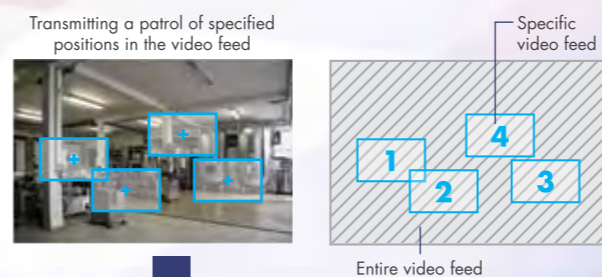

VB-H41 is also equipped with a wide end lens, allowing a horizontal angle view of 60.4°. Up to 20 preset positions can be set in the VB-H41 using PTZ and Preset Tour functions. With a panning range of ±170°, the VB-H41 can be controlled via a PC. Alternatively, it can be programmed to move from one preset position to the next at regular intervals so as to monitor a wide area.

ENHANCED TRANSMISSION PERFORMANCE

HIGH-CAPACITY, HIGH-SPEED VIDEO TRANSMISSION

With the DIGIC Net II Imaging Processor, high-quality video feeds can be transmitted without losing frames, due to its accelerated transmission performance that is 2.5 times better than conventional cameras.*1 The multi-codec function transmits JPEG and H.264*2 data at the same time, therefore allowing simultaneous support of differing requirement of applications such as live monitoring and video recording.

Note: *1 When an MPEG is transmitted in a single stream. However, the frame rate is subject to degrade depending on your PC performance, the number of connected cameras, the number of transmissions, and network status.

*2 To display H.264 video feeds, use the software provided with the camera. This video feed cannot be displayed with the Administrator Viewer or the VB Viewer. H.264 video cannot be transmitted simultaneously in multiple streams.

SMART PRIVACY SETTING

To prevent invasion of privacy and theft of sensitive information, the Privacy Mask function allows detailed concealment of up to 8 areas even when pan/tilt/zoom is operated. By blocking certain areas of the camera's view, fine security countermeasures are realized.