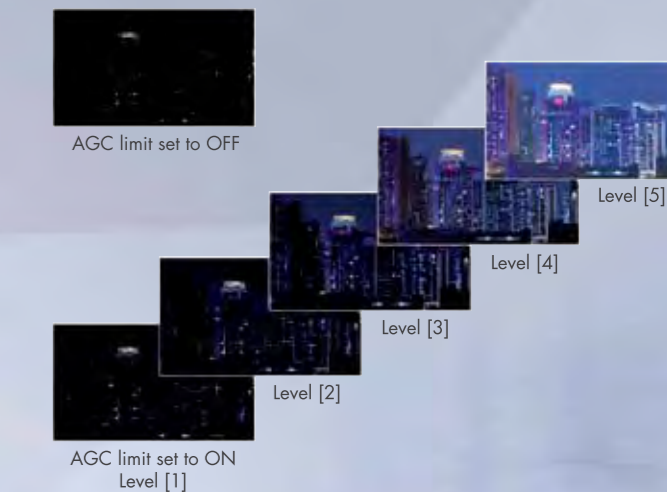

SECURED DATA TRANSMISSION

IPsec prevents IP packets from being compromised by using a unique cryptographic technology. This Internet-Layer IP protection system also enables layers to protect data that is transmitted without encryption.

By encrypting with SSL/TLS, it is possible to transmit data securely. Also, encryption via hardware processing lightens the load on the transmission engine.

SUPPORTIVE MANAGEMENT TOOLS & BUNDLED SOFTWARE

EASY INSTALLATION

The provided CD recording software now has an auto installer that includes applications, certificates and libraries. Auto IP and DHCPv6 have also been added to the current Setting Page, and even a setting to toggle daylight saving time. All these come together to greatly reduce camera installation time.

USER-FRIENDLY VIEWING

Both Admin and VB Viewers support full screen, wide 16:9, Full HD display, while nearly all functions like displaying the camera control menu, can be used easily by right-clicking the mouse.

The Admin Viewer control panel and panorama display area can be shown as separate windows and placed anywhere on the screen. The control panel can also reopen in the same location after it is closed, improving usage of the Admin Viewer.

RECORDING SOFTWARE RM-LITE

Reduce initial cost with the "Network Video Recording Software". It lets you register/record up to four cameras, display live H.264, MPEG-4, and JPEG feeds on multiple screens (up to eight windows). Moreover, these cameras can be operated at multiple locations by simply switching connections.