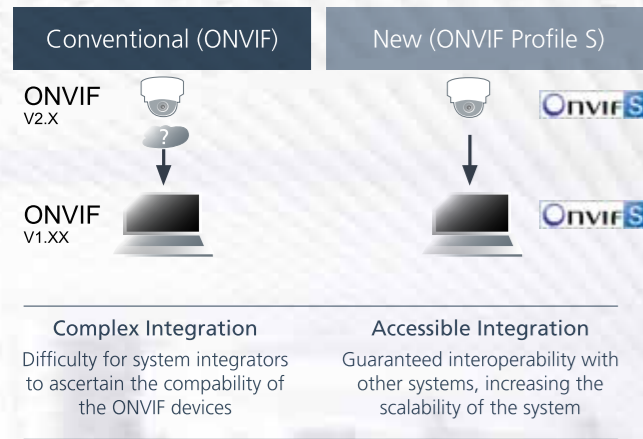

Efficient Installation

The lightweight design enables easy installation without the requirements of junction boxes and other accessories, effectively reducing the amount of effort needed. Furthermore, the compact body makes flexible installation possible even in limited spaces