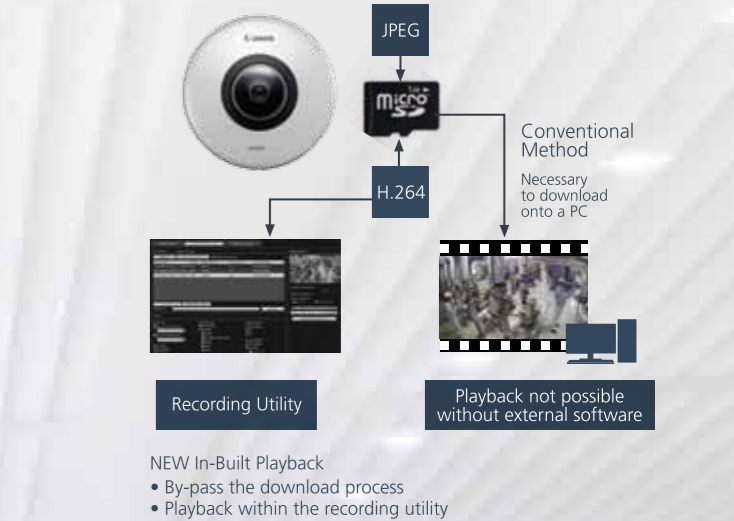

Easy H.264 Recording Video Utility

This feature manages videos recorded on a microSD memory card that enables smooth video playback and export within the recording utility, removing the need to download videos onto a PC.

Optimized Privacy Functions

The privacy mask function provides greater physical security that covers user-sensitive portions of the video feed. For example, a bar is placed over the input of ATM security codes on the feed.

Additionally, the available IEEE802.1X connection is a powerful security system that requires authorization for every connection established. The combination of both reinforces security authentication while ensuring privacy.