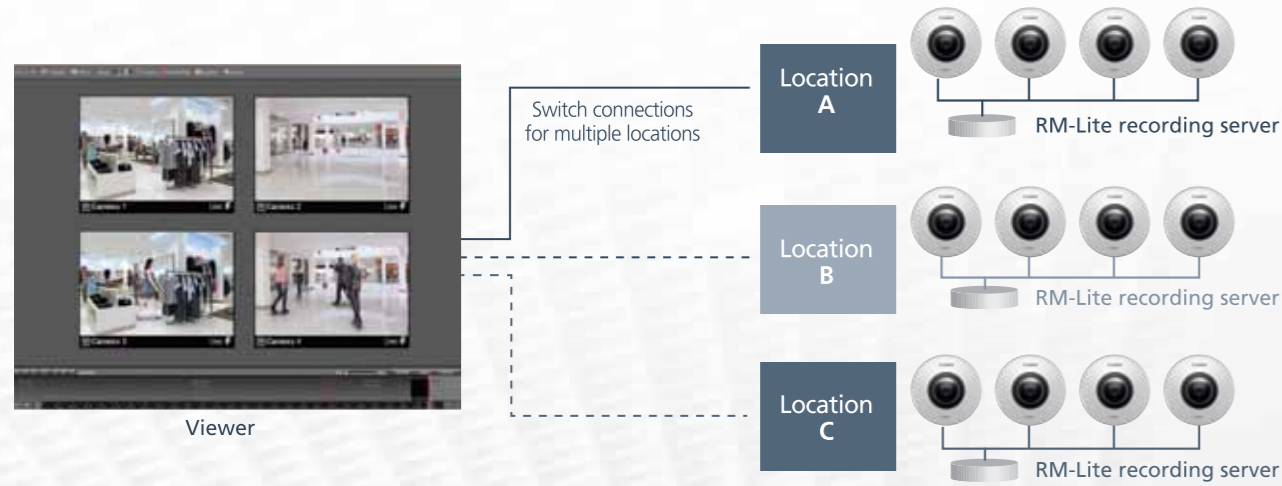

Versatile Compatibility and Efficient Installation

RM-Lite Recording Software

The RM-Lite Recording Software enables seamless recording, playback and audio recording from multiple cameras. Register up to 4 cameras for small-scale monitoring systems that can be operated at multiple locations by simply switching connections.