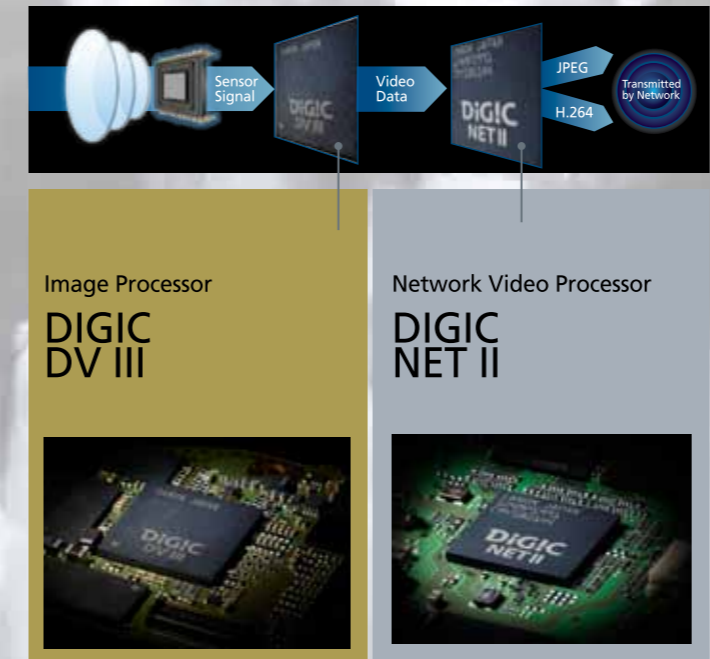

ALWAYS SAFE & SECURE

Experience enhanced security with the world's smallest* network cameras - VB-S30D, VB-S31D, VB-S800D and VB-S900F.

Outstanding and Reliable Camera Innovations

Excellent Surveillance Capabilities

(VB-S30D, VB-S31D, VB-S800D)

(VB-S900F)

Compact Body

Without compromising high-performance technology, Canon has created the world's smallest*, class-leading, PTZ network cameras. The palm-sized body minimizes dead space with a 61% reduction in height as compared to the previous model**, allowing installation to be done in a greater variety of areas including dropped ceilings.

*Applicable to compact dome models equipped with the PTZ function as of July 2013.
**As compared to VB-H610D.

Effective Illumination of Images

Low-light illumination technology effectively brightens dark areas in a video feed captured under dim conditions, enhancing visibility. 3 levels of Auto Smart Shade Control (SSC) adjusts exposure compensation when shadows or backlight are cast, optimizing images according to the surrounding conditions so that images remain sharp.

AUTO SSC The level of automatic correction can be set at three levels- [Mild] / [Medium] / [Strong]

SSC Seven various levels of correction strength and exposure compensation modes are available

Unparalleled Canon Lens Technology

The high-definition 3.5x optical and 4x digital zoom lens [VB-S30D] captures an accurate depiction of subjects. An F1.4 wide-angle and F2.6 telephoto lens focus portrays vivid images in low light performance. The F1.6 Fixed-Focus lens [VB-S31D, VB-S800D, VB-S900F] optimizes full wide-angle viewing through a double-sided aspherical lens, resulting in high resolution images with less distortion.