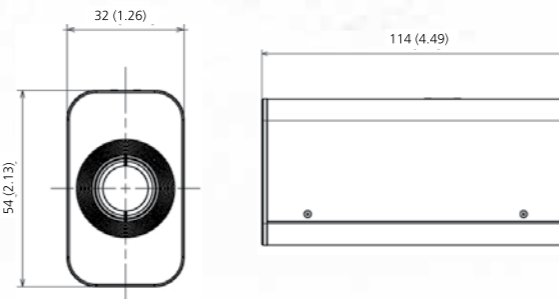

ALWAYS SAFE & SECURE

Experience enhanced security with the world's smallest* network cameras - VB-S30D, VB-S31D, VB-S800D and VB-S900F.

Outstanding and Reliable Camera Innovations

Excellent Surveillance Capabilities

(VB-S30D, VB-S31D, VB-S800D)

(VB-S900F)

Compact Body

Without compromising high-performance technology, Canon has created the world's smallest*, class-leading, PTZ network cameras. The palm-sized body minimizes dead space with a 61% reduction in height as compared to the previous model**, allowing installation to be done in a greater variety of areas including dropped ceilings.

*Applicable to compact dome models equipped with the PTZ function as of July 2013.
**As compared to VB-H610D.

Effective Illumination of Images

Low-light illumination technology effectively brightens dark areas in a video feed captured under dim conditions, enhancing visibility. 3 levels of Auto Smart Shade Control (SSC) adjusts exposure compensation when shadows or backlight are cast, optimizing images according to the surrounding conditions so that images remain sharp.

AUTO SSC The level of automatic correction can be set at three levels- [Mild] / [Medium] / [Strong]

SSC Seven various levels of correction strength and exposure compensation modes are available

Unparalleled Canon Lens Technology

The high-definition 3.5x optical and 4x digital zoom lens [VB-S30D] captures an accurate depiction of subjects. An F1.4 wide-angle and F2.6 telephoto lens focus portrays vivid images in low light performance. The F1.6 Fixed-Focus lens [VB-S31D, VB-S800D, VB-S900F] optimizes full wide-angle viewing through a double-sided aspherical lens, resulting in high resolution images with less distortion.