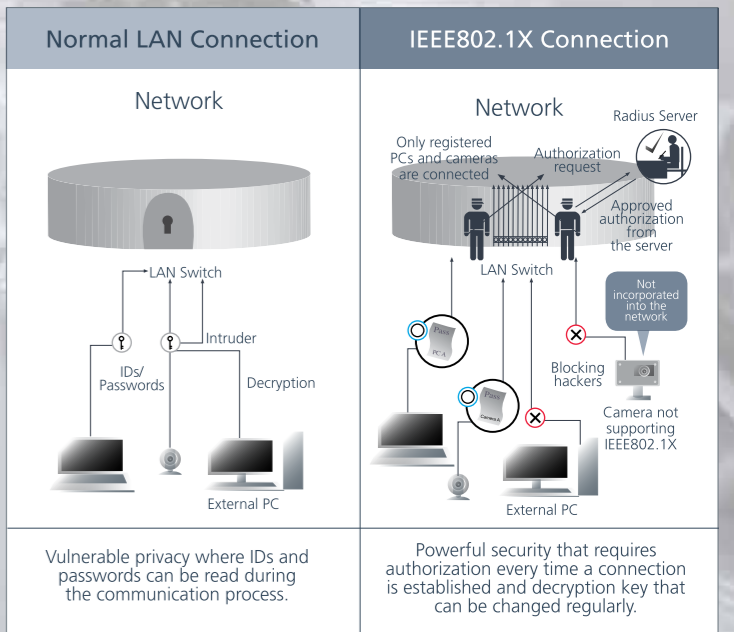

### Easy H.264 Recording Video Utility

This feature manages videos recorded on a microSD memory card that enables smooth video playback and export within the recording utility, removing the need to download videos onto a PC.

### Optimized Privacy Functions

The privacy mask function provides greater physical security that covers user-sensitive portions of the video feed. For example, a bar is placed over the input of ATM security codes on the feed.

Additionally, the available IEEE802.1X connection is a powerful security system that requires authorization for every connection established. The combination of both reinforces security authentication while ensuring privacy.